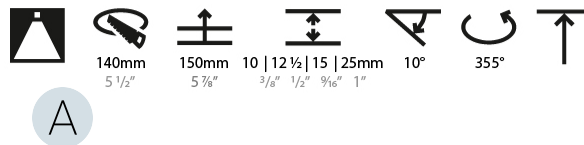

136mm 5 3/8"

Ø 136mm 5 3/8"