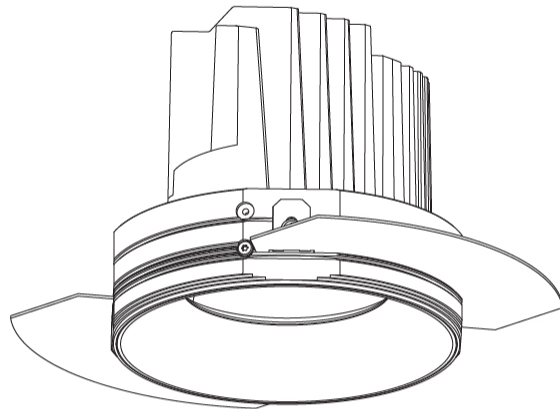

ELECTRICAL

Lamp Type: LED (Zhaga Standard)
Input Wattage (W): 13.2 / 16.5
Total Output Wattage (W): 12.1 / 14.7
Dimming: Tri-Mode (Non-Dimming and Phase Dimming (120Vac only) and 0-10V Dimming)
Driver Included: No
Driver Location: Recessed Housing
Driver Type: Constant Current - Universal
Driver Class: Class 2
Housing: See components
Input Voltage (V): 120 - 277
Constant Current (MA): 350

LED

Number of LEDs: 1
Color Temperature (°K): 2700 / 3000 / 3500 / 4000
Max. Delivered Lumen (lm): 870 / 970 / 1038 / 1060
Nominal Lumen (lm): 960 / 1070 / 1156 / 1180
CRI: >90 CRI
Efficiency (%): 90.5
Lamp Life (hrs): 50000
Upon Request: RGB-W Tunable White Special Color Temperature Special LED

OPTICAL

Reflector°: 10
Adjustability: Rotational 355°; Tilt 10°
Upon Request: Special Beam Angles

RATINGS AND CERTIFICATIONS

Zaneen Group Inc. © 2024, T 1800-388-3382, F 416-247-9319, www.zaneen.com
Certified By: Certified for North American Standards
Available for International specifications by adding "INT" at the end of the existing Model #. For assistance on 'custom' specifications, contact zteam@zaneen.com.
IP Rating: IP20
If a conflict effort to supply the best product, we reserve the right to change specifications or materials without notice. The most recent specification sheets are found at zaneen.com